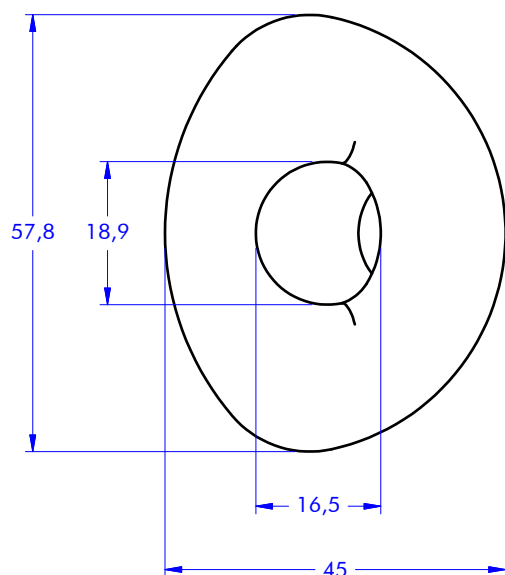

DIMA  
(1:1)

**antal**

Soft Link

Dyneema pad-eyes

**7606**

1300 Kg

50 gr

CATEGORY

FAMILY

SWL

WEIGHT

ARTICLE

MODEL CODE

19/05/2020

1 : 1

DATE