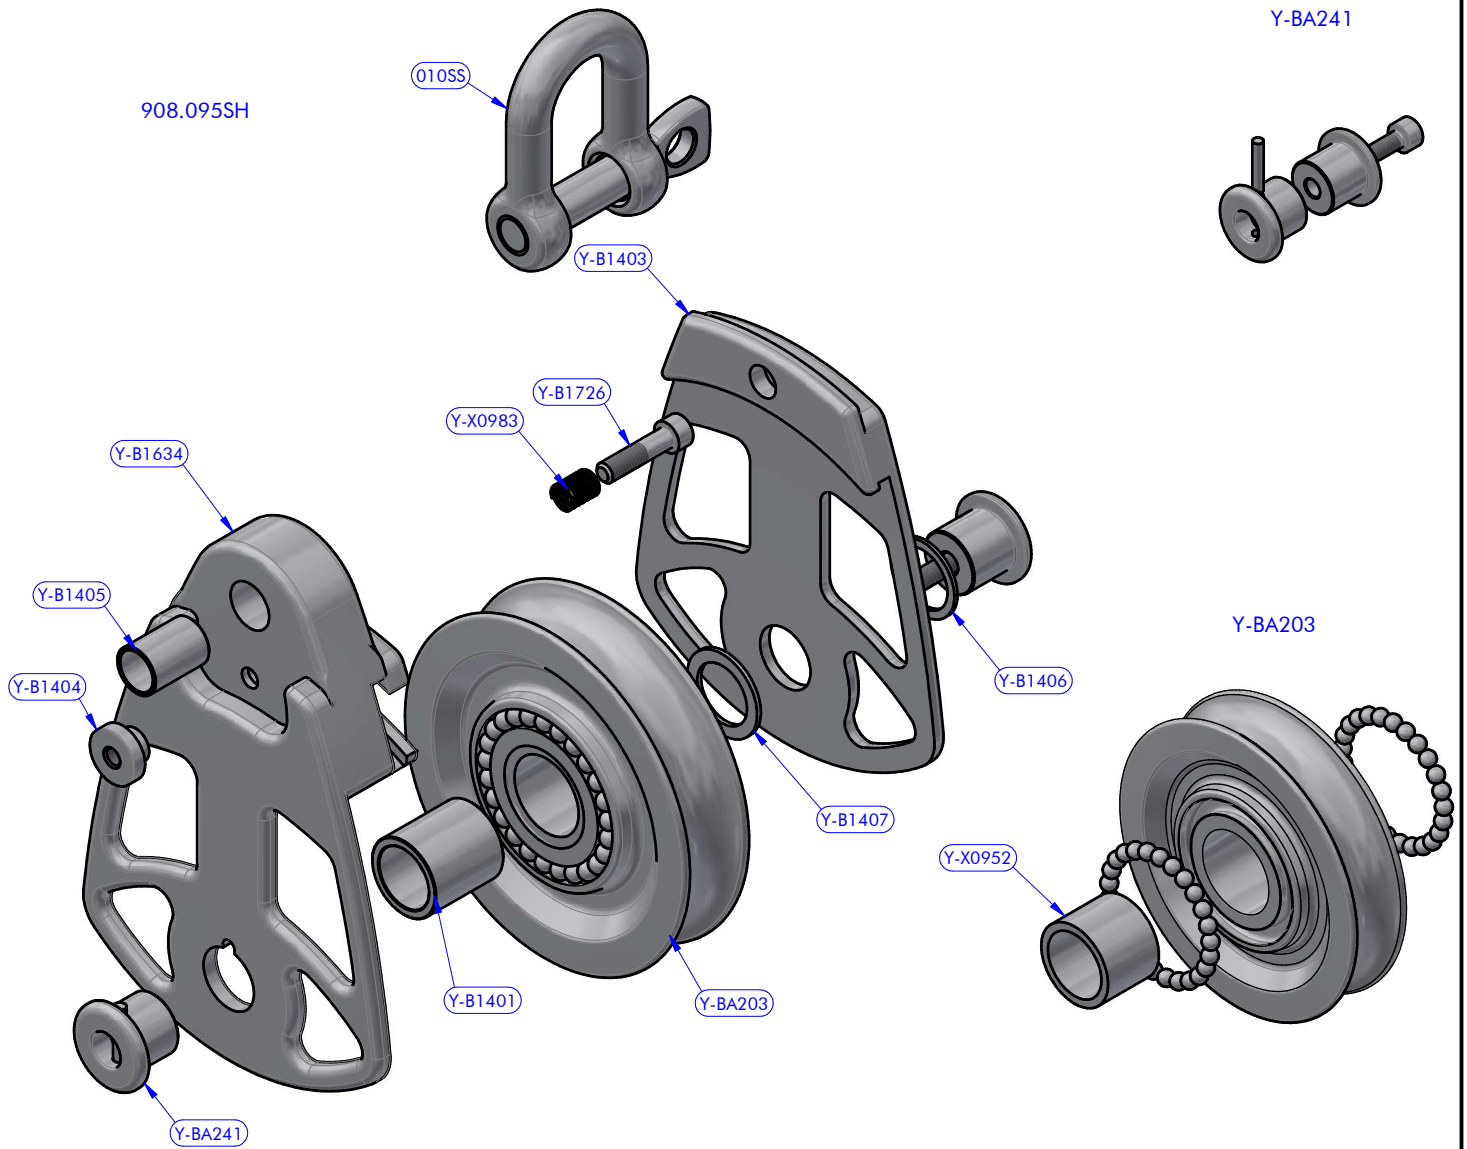

908.095SH

Y-BA241

PART LIST

CODE	DESCRIPTION	MATERIAL	Q.TY
010SS	Shackle	S.Steel	1
Y-B1401	Pipe spacer	S.Steel	1
Y-B1403	Mobile cheekplate	Aluminium	1
Y-B1404	Knob	S.Steel	1
Y-B1405	Pipe spacer	S.Steel	1
Y-B1406	Washer	Mekton	1
Y-B1407	Washer	Mekton	1
Y-B1634	Fixed cheekplate	Aluminium	1
Y-B1726	Screw	S.Steel	1
Y-BA203	Sheave assy	Various	1
Y-BA241	Caps kit	S.Steel	1
Y-X0983	Compression spring	S.Steel	1