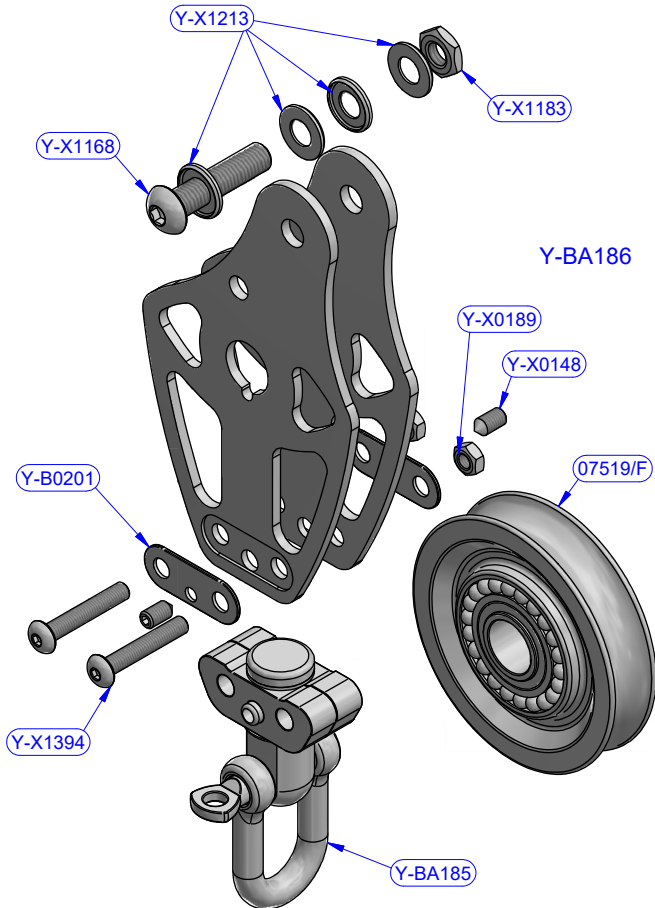

Double block
Y-BA117

PART LIST Y-BA117			
CODE	DESCRIPTION	MATERIAL	Q.TY
06016/F	Sheave	Mekton	2
Y-BA107	Becket kit	Various	1
Y-BA184	Caps kit	Various	1

PART LIST Y-BA186			
CODE	DESCRIPTION	MATERIAL	Q.TY
07519/F	Sheave	Mekton	1
Y-B0201	Plate	S.Steel	2
Y-B1512	Cheekplate	Aluminium	1
Y-B1513	Cheekplate	Aluminium	1
Y-BA185	Swivel head kit	Various	1
Y-X0148	Set screw	S.Steel	2
Y-X0189	Nut	S.Steel	2
Y-X1168	Screw	S.Steel	1
Y-X1183	Nut	S.Steel	1
Y-X1213	Washer	Plastic	4
Y-X1394	Screw	S.Steel	2

Cam cleat
Y-BA120