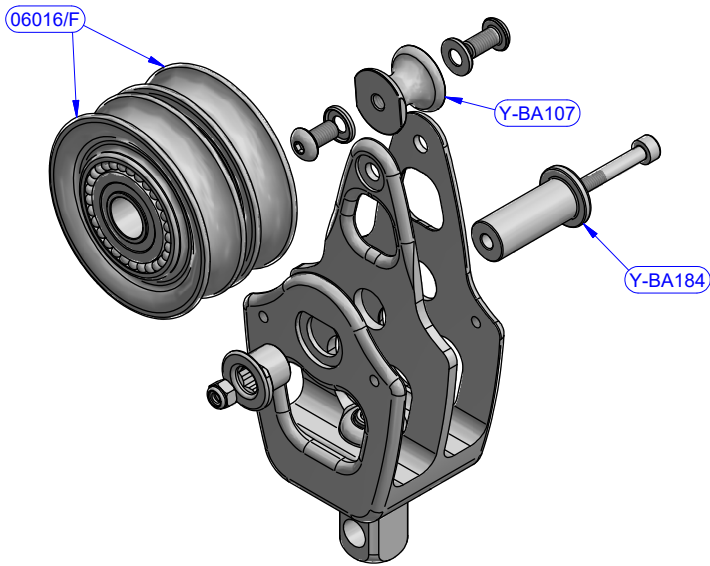

Double block
Y-BA117

PART LIST Y-BA117			
CODE	DESCRIPTION	MATERIAL	Q.TY
06016/F	Sheave	Mekton	2
Y-BA107	Becket kit	Various	1
Y-BA184	Caps kit	Various	1

PART LIST Y-BA186			
CODE	DESCRIPTION	MATERIAL	Q.TY
07519/F	Sheave	Mekton	1
Y-B0201	Plate	S.Steel	2
Y-B1512	Cheekplate	Aluminium	1
Y-B1513	Cheekplate	Aluminium	1
Y-BA185	Swivel head kit	Various	1
Y-X0148	Set screw	S.Steel	2
Y-X0189	Nut	S.Steel	2
Y-X1168	Screw	S.Steel	1
Y-X1183	Nut	S.Steel	1
Y-X1213	Washer	Plastic	4
Y-X1394	Screw	S.Steel	2

Cam cleat
Y-BA120