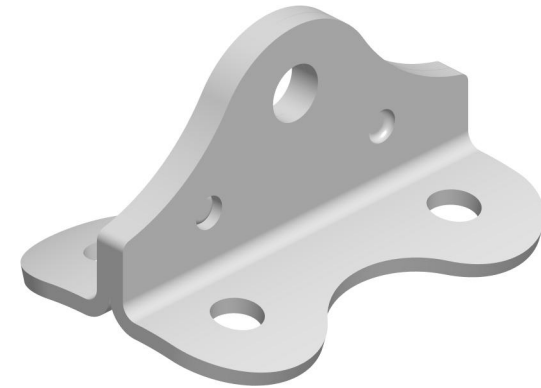

SCALE 1:1

SCALE 3:2

DIMENSIONS FOR REFERENCE ONLY
 allenbrothers.co.uk
 +44(0)1621 772477

Specification			
Inside Hole mm	Fixing Hole Size mm	Fixing Hole Centres mm	Weight g
5.5	4.8	27 x 16	24

Title	Description
A4003M-REF	Stainless Steel Radiused Anchor Plate