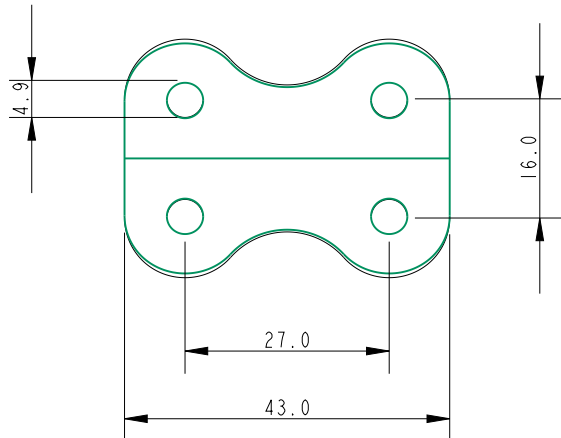

SCALE 1:1

SCALE 3:2

DIMENSIONS FOR REFERENCE ONLY
 allenbrothers.co.uk
 +44(0)1621 772477

Specification			
Inside Hole mm	Fixing Hole Size mm	Fixing Hole Centres mm	Weight g
5.5	4.8	27 x 16	24

Title	Description
A4003M-REF	Stainless Steel Radiused Anchor Plate