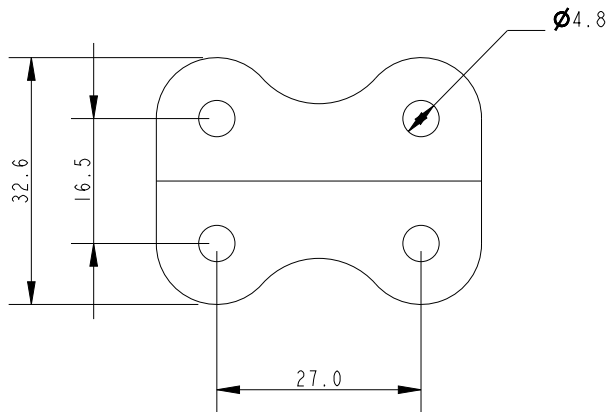

SCALE 1:1

SCALE 3:2

Specification			
Inside Hole mm	Fixing Hole Size mm	Fixing Hole Centres mm	Weight g
11	4.8	27 x 16.5	24

DIMENSIONS FOR REFERENCE ONLY
allenbrothers.co.uk
+44(0)1621 772477

Title	Description
A4003-REF	Stainless Steel Flat Anchor Plate