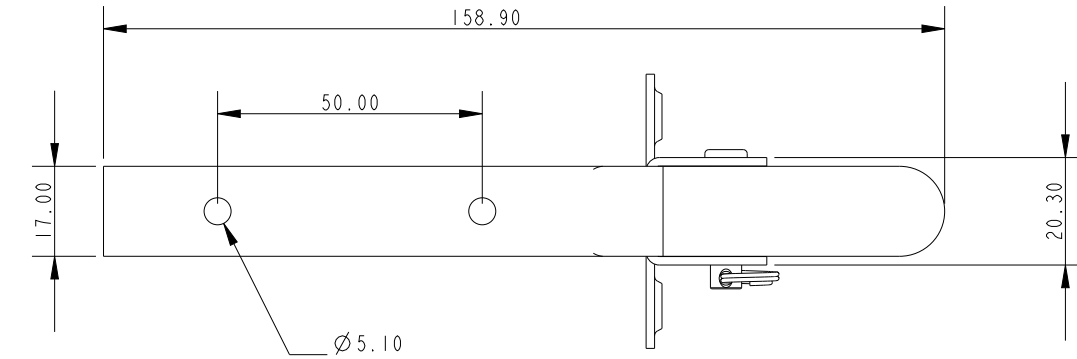

SCALE 4:5

SCALE 7:10

Specification				
Length mm	Width mm	Thickness	Fixing Hole Centres mm	Weight g
158	20	1.7	36	93

**DIMENSIONS FOR REFERENCE ONLY**  
 allenbrothers.co.uk  
 +44(0)1621 772477

Title	Description
<b>A4001S-REF</b>	<b>Bow Plate</b>