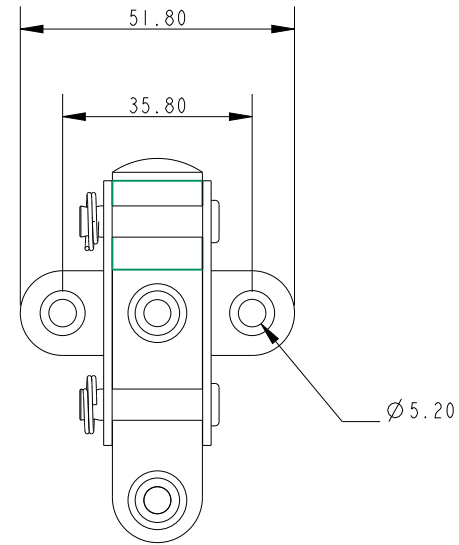

SCALE 4:5

SCALE 7:10

Specification				
Length mm	Width mm	Thickness	Fixing Hole Centres mm	Weight g
158	20	1.7	36	93

**DIMENSIONS FOR REFERENCE ONLY**  
 allenbrothers.co.uk  
 +44(0)1621 772477

Title	Description
<b>A4001S-REF</b>	<b>Bow Plate</b>