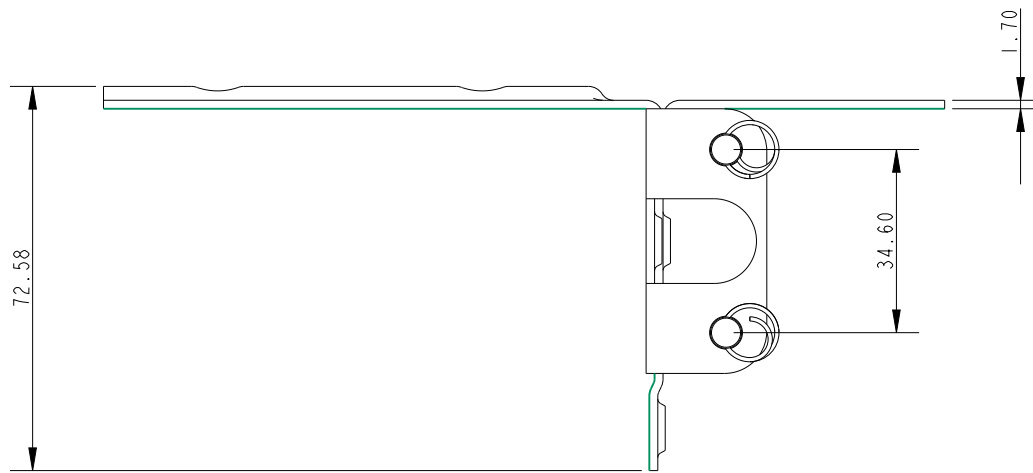

SCALE 4:5

SCALE 7:10

Specification				
Length mm	Width mm	Thickness	Fixing Hole Centres mm	Weight g
158	20	1.7	36	93

**DIMENSIONS FOR REFERENCE ONLY**  
 allenbrothers.co.uk  
 +44(0)1621 772477

Title	Description
<b>A4001S-REF</b>	<b>Bow Plate</b>