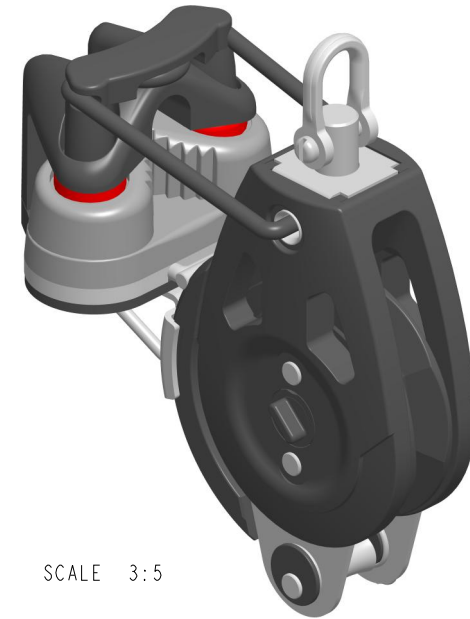

SCALE 1:2

SCALE 3:5

34.5° of Adjustment,
with 4 Positions at
11.5° Intervals

Specification

Sheave Dia. mm	Length mm	Line Diameter mm	Shackle Pin mm	Breaking Load kg	MWL kg	Weight g	Bearing Detail
60	127	12	5	1000	275	333	Delrin

DIMENSIONS FOR REFERENCE ONLY
allenbrothers.co.uk
 +44(0)1621 772477

Title	Description
A2161-REF	Single Switchable Ratchet With Becket And Cleat