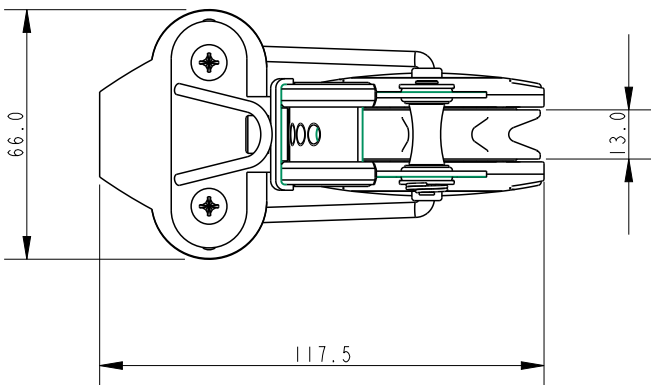

SCALE 1:2

SCALE 3:5

34.5° of Adjustment,
with 4 Positions at
11.5° Intervals

Specification

Sheave Dia. mm	Length mm	Line Diameter mm	Shackle Pin mm	Breaking Load kg	MWL kg	Weight g	Bearing Detail
60	127	12	5	1000	275	333	Delrin

DIMENSIONS FOR REFERENCE ONLY
allenbrothers.co.uk
 +44(0)1621 772477

Title	Description
A2161-REF	Single Switchable Ratchet With Becket And Cleat