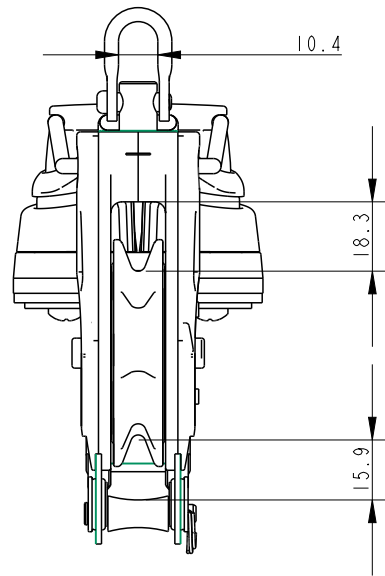

SCALE 1:2

SCALE 3:5

34.5° of Adjustment,
with 4 Positions at
11.5° Intervals

Specification

Sheave Dia. mm	Length mm	Line Diameter mm	Shackle Pin mm	Breaking Load kg	MWL kg	Weight g	Bearing Detail
60	127	12	5	1000	275	333	Delrin

DIMENSIONS FOR REFERENCE ONLY
allenbrothers.co.uk
 +44(0)1621 772477

Title	Description
A2161-REF	Single Switchable Ratchet With Becket And Cleat