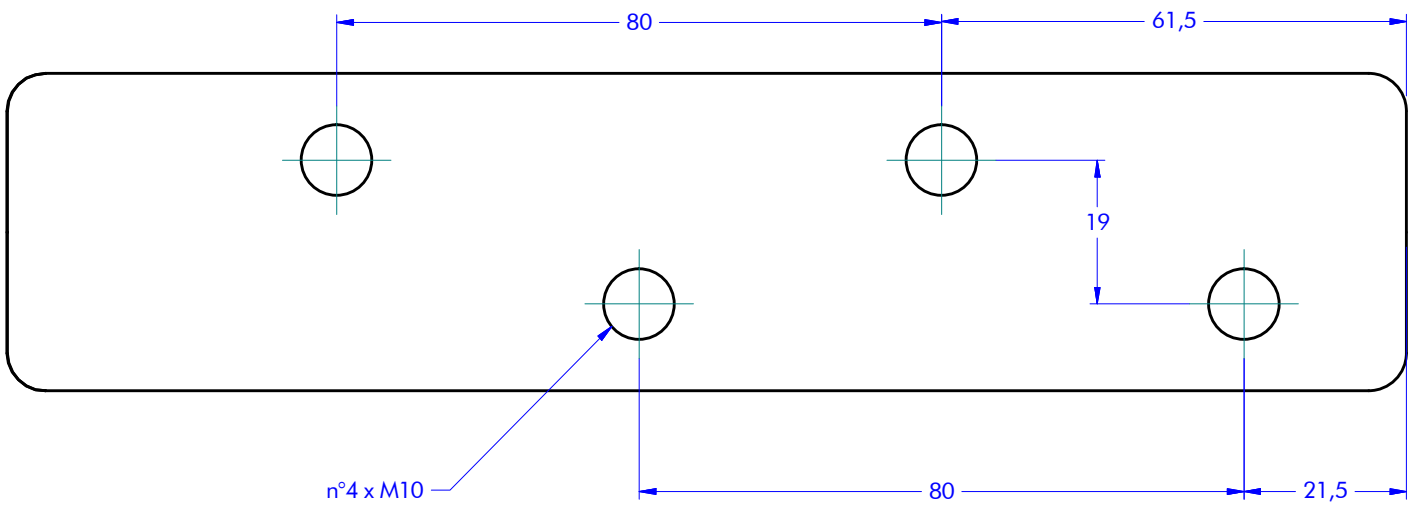

A-A (1:1)

antal

1	CATEGORY	Clutches	2	FAMILY	DV Jammer	505.142	SWL	2.20 kg
3	ARTICLE	DV Jammer Remote Control		MODEL CODE	10/11/2016		WEIGHT	1:3
						DATE	SCALE	

www.antal.it - antal@antal.it