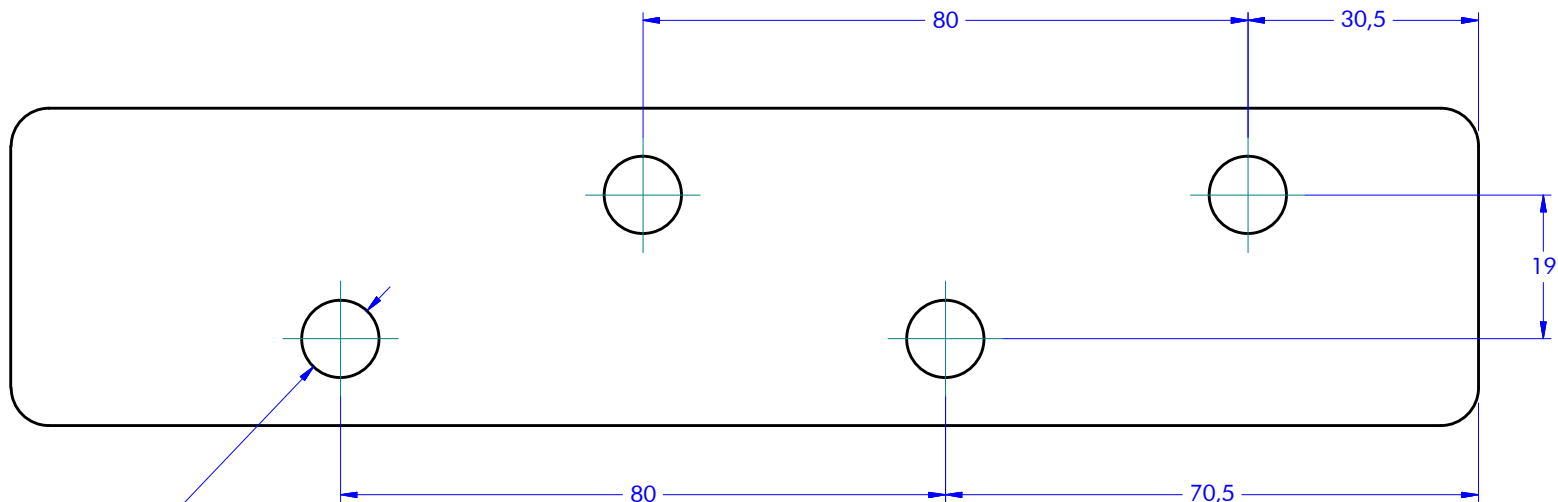

A-A (1:1)

n°4 x Ø10 Hexagonal socket counter-sunk head screws UNI5933

antal	1 CATEGORY	Clutches	2 FAMILY	DV Jammer	505.146	SWL	1.57 kg	
	3 ARTICLE	DV Jammer with Base		MODEL CODE		DATE	10/11/2016	SCALE
	www.antal.it - antal@antal.it							