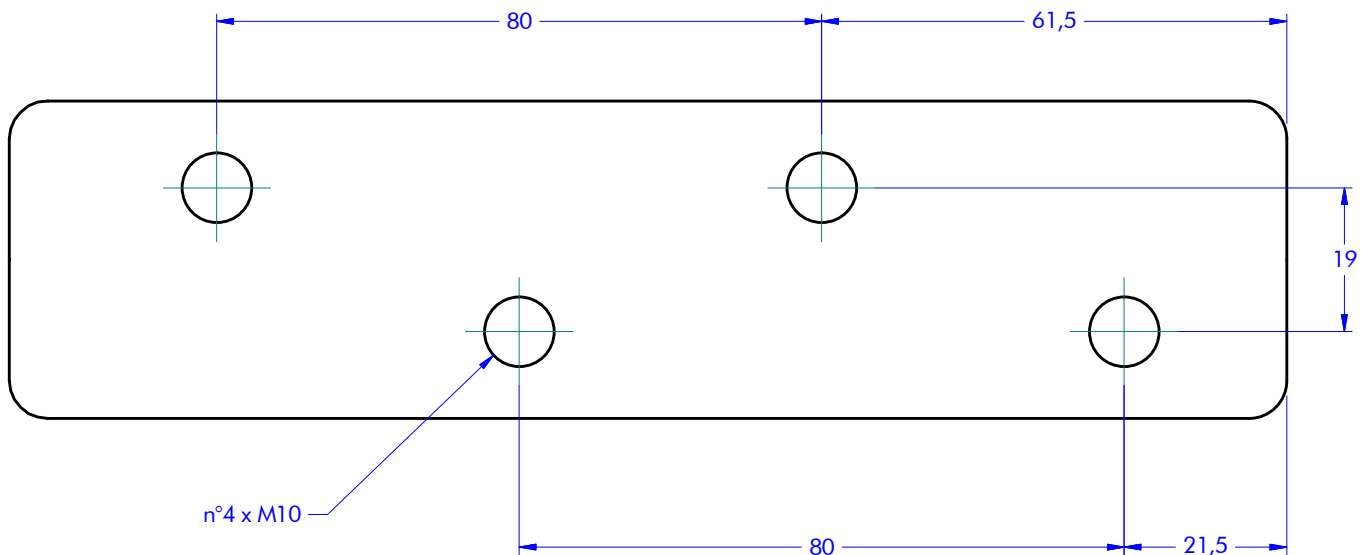

A-A (1:1)

antal

1	Clutches	2	DV Jammer	MODEL CODE	505.122	SWL	1.20 kg
	DV Jammer Remote Control		DATE			10/11/2016	WEIGHT
3	ARTICLE				SCALE		

www.antal.it - antal@antal.it