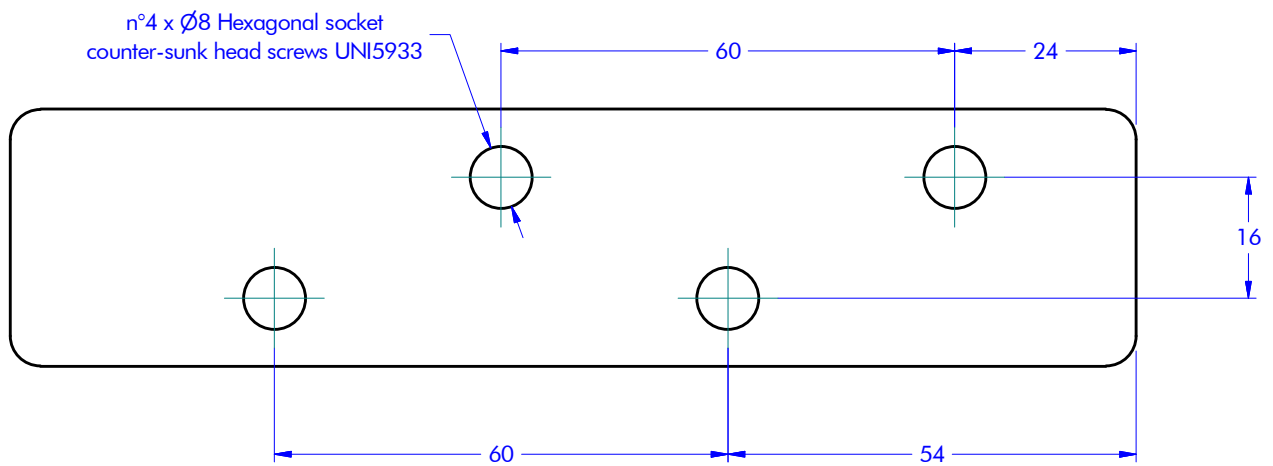

A-A (1 : 1)

antal

1	Clutches	2	DV Jammer	505.106	SWL	0.79 kg
	DV Jammer with Base		MODEL CODE		DATE	WEIGHT
3	ARTICLE				08/11/2016	SCALE

www.antal.it - antal@antal.it