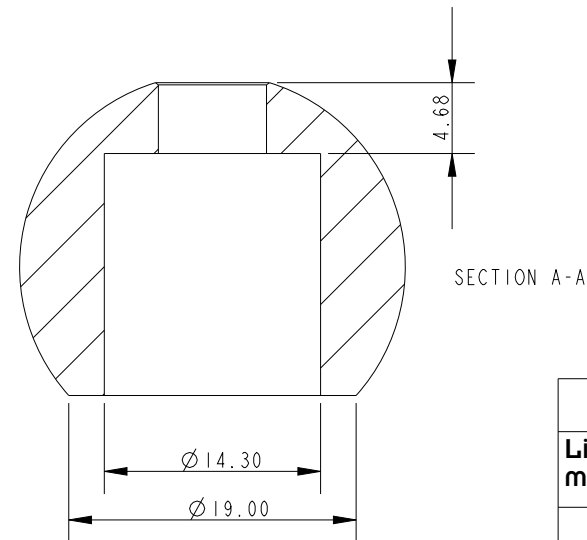

SCALE 2:1

SCALE 2:1

SECTION A-A

Specification

Line Diameter mm	Size mm
7	25

DIMENSIONS FOR REFERENCE ONLY
 allenbrothers.co.uk
 +44(0)1621 772477

Title	Description
A-122-REF	Large Ball Stopper