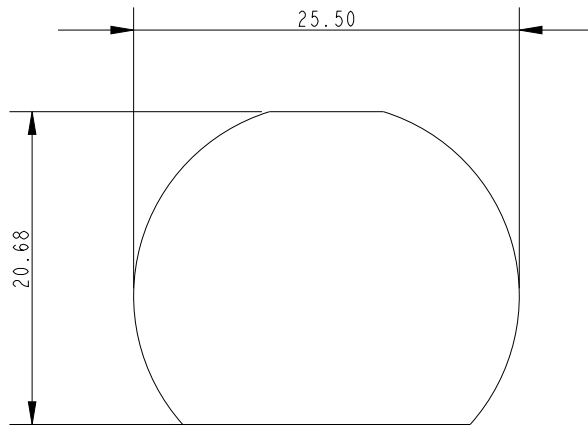

SCALE 2:1

SCALE 2:1

SECTION A-A

Specification

Line Diameter mm	Size mm
7	25

DIMENSIONS FOR REFERENCE ONLY
 allenbrothers.co.uk
 +44(0)1621 772477

Title	Description
A-122-REF	Large Ball Stopper