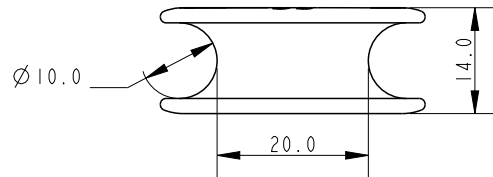

SCALE 1:1

SCALE 1:1

Available colours: Black, Blue, Silver, Purple, Gold, Orange

Specification					
Outside Diameter mm	Inside Diameter mm	Max Working Load Kg	Weight g	Depth mm	Material
35	15	1500	11	14	Aluminium

DIMENSIONS FOR REFERENCE ONLY
 allenbrothers.co.uk
 +44(0)1621 772477

Title	Description
A--87-35REF	Aluminium Thimble