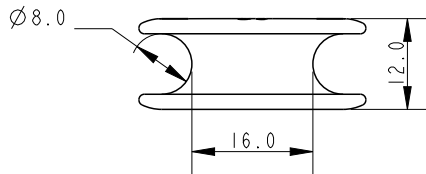

SCALE 1:1

SCALE 2:1

Available colours: Black, Blue, Silver, Purple, Gold, Orange

| Specification       |                    |                     |          |          |           |
|---------------------|--------------------|---------------------|----------|----------|-----------|
| Outside Diameter mm | Inside Diameter mm | Max Working Load Kg | Weight g | Depth mm | Material  |
| 30                  | 12                 | 1000                | 7        | 12       | Aluminium |

**DIMENSIONS FOR REFERENCE ONLY**  
 allenbrothers.co.uk  
 +44(0)1621 772477

| Title              | Description              |
|--------------------|--------------------------|
| <b>A--87-30REF</b> | <b>Aluminium Thimble</b> |