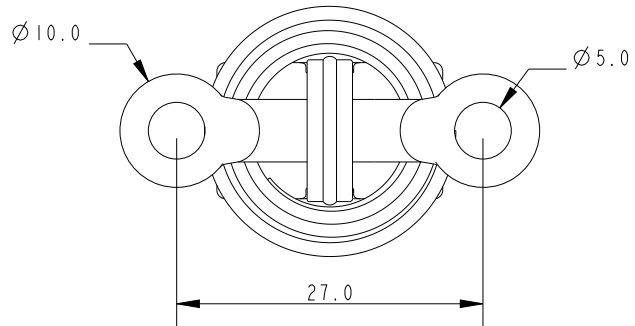

SCALE 3:2

Specification				
Length mm	Line Diameter mm	Shackle Pin mm	Breaking Load kg	Weight g
43	6	-	520	14.3

DIMENSIONS FOR REFERENCE ONLY
 allenbrothers.co.uk
 +44(0)1621 772477

Title	Description
A2020PLZ-REF	20mm Stand-up