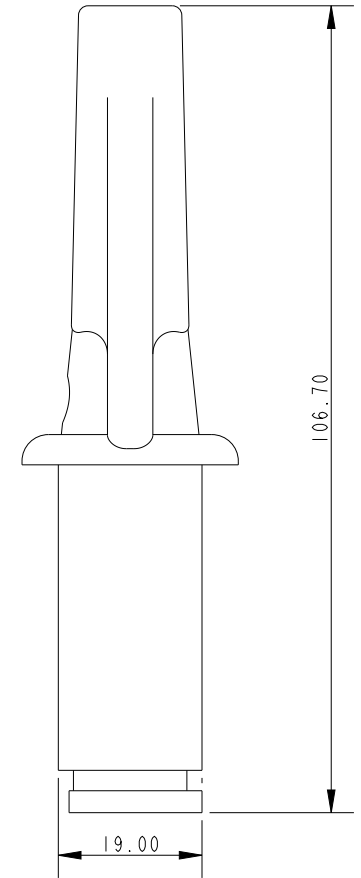

All information is copyright of allen ©

A-290

Standard part comes in grey but a white Rowlock is also available as A-290W.

Specification		
To Suit Oar Dia. mm	Rowlock Dia. mm	Weight g
38	19	33

Title	Description
A-290-REF	Small Nylon Rowlock

DIMENSIONS FOR REFERENCE ONLY
 allenbrothers.co.uk
 +44(0)1621 772477