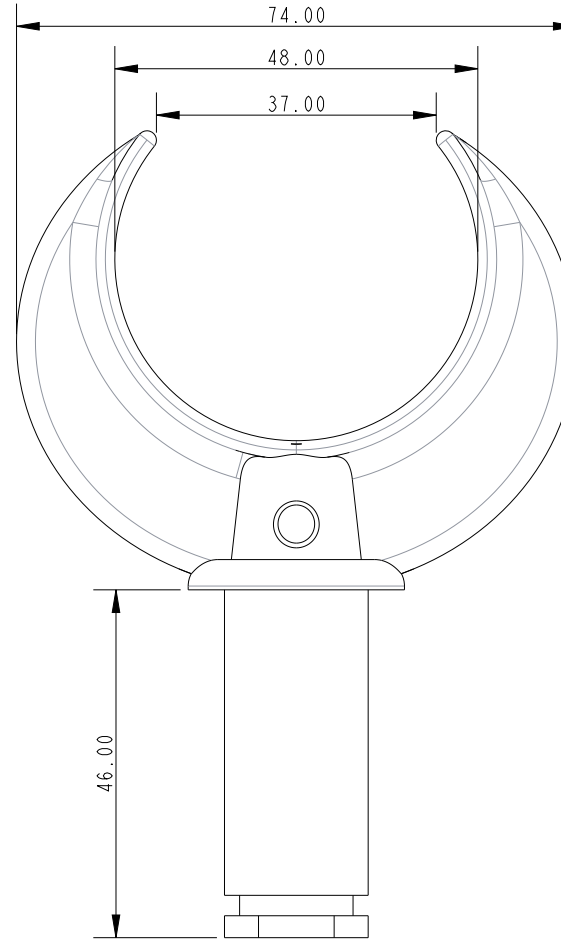

All information is copyright of allen ©

A-290

Standard part comes in grey but a white Rowlock is also available as A-290W.

Specification		
To Suit Oar Dia. mm	Rowlock Dia. mm	Weight g
38	19	33

Title	Description
A-290-REF	Small Nylon Rowlock

DIMENSIONS FOR REFERENCE ONLY
 allenbrothers.co.uk
 +44(0)1621 772477