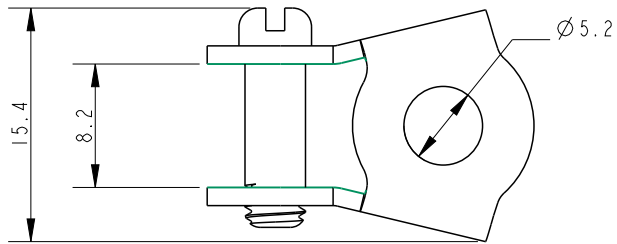

SCALE 2:1

SCALE 3:1

Specification
Weight, g
3.8

DIMENSIONS FOR REFERENCE ONLY
 allenbrothers.co.uk
 +44(0)1621 772477

Title	Description
A2036-PROFIX-REF	Cheek Adaptor For A2031