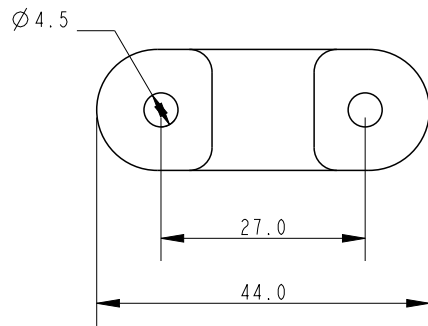

SCALE 1:1

SCALE 3:2

Specification			
Inside Dia mm	Fixing Hole Size mm	Fixing Hole Centres mm	Weight g
13	4	25	9

DIMENSIONS FOR REFERENCE ONLY
 allenbrothers.co.uk
 +44(0)1621 772477

Title	Description
A-382-REF	Open Base Fairlead