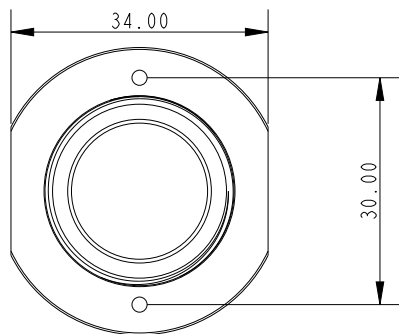

SCALE 1:1

SCALE 3:2

Specification				
Length mm	Line Diameter mm	Breaking Load kg	MWL kg	Weight g
33	5	1400	700	35.9

**DIMENSIONS FOR REFERENCE ONLY**  
 allenbrothers.co.uk  
 +44(0)1621 772477

Title	Description
A882525-REF	Large Fixed Pin Pad Tii