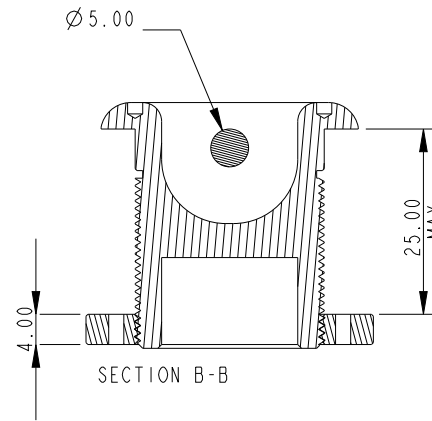

SCALE 1:1

SCALE 3:2

Specification				
Length mm	Line Diameter mm	Breaking Load kg	MWL kg	Weight g
33	5	1400	700	35.9

**DIMENSIONS FOR REFERENCE ONLY**  
 allenbrothers.co.uk  
 +44(0)1621 772477

Title	Description
A882525-REF	Large Fixed Pin Pad Tii